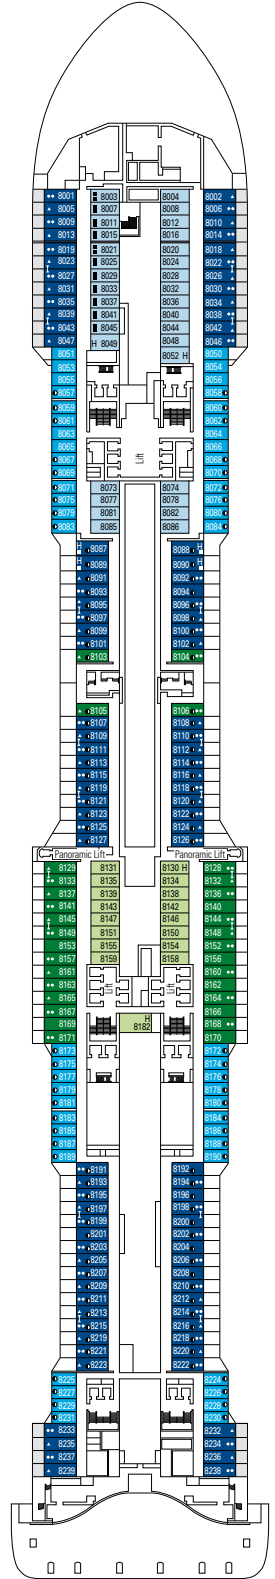

# DECK PLANS & ACCOMMODATIONS

2.217 CABINS  
5.686 GUESTS

GALLERIA BELLISSIMA

DECK 4  
LIRICA

DECK 5  
OPERA

DECK 6  
MUSICA

DECK 7  
FANTASIA

DECK 8  
MERAVIGLIA

LONDON THEATRE

BUTCHER'S CUT

DECK 9  
SEASIDE

DECK 10  
SEASIDE EVO

DECK 11  
BELLISSIMA

DECK 12  
GRANDIOSA

DECK 13  
MAGNIFICA

DECK 14  
WORLD CLASS