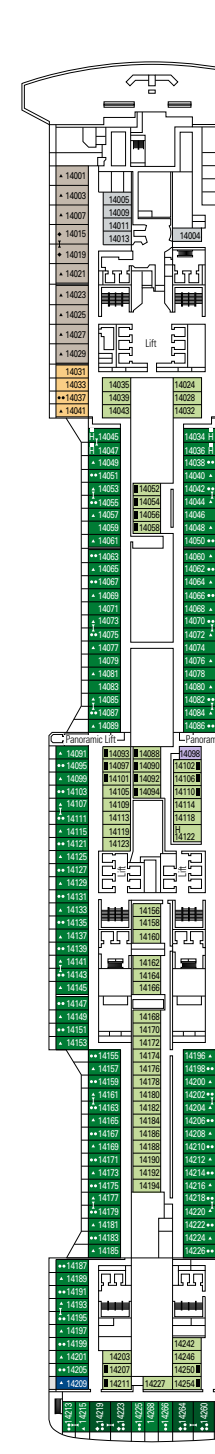

# DECK PLANS & ACCOMMODATIONS

2.217 CABINS  
5.686 GUESTS

GALLERIA BELLISSIMA

DECK 4  
LIRICA

DECK 5  
OPERA

DECK 6  
MUSICA

DECK 7  
FANTASIA

DECK 8  
MERAVIGLIA

LONDON THEATRE

BUTCHER'S CUT

DECK 9  
SEASIDE

DECK 10  
SEASIDE EVO

DECK 11  
BELLISSIMA

DECK 12  
GRANDIOSA

DECK 13  
MAGNIFICA

DECK 14  
WORLD CLASS