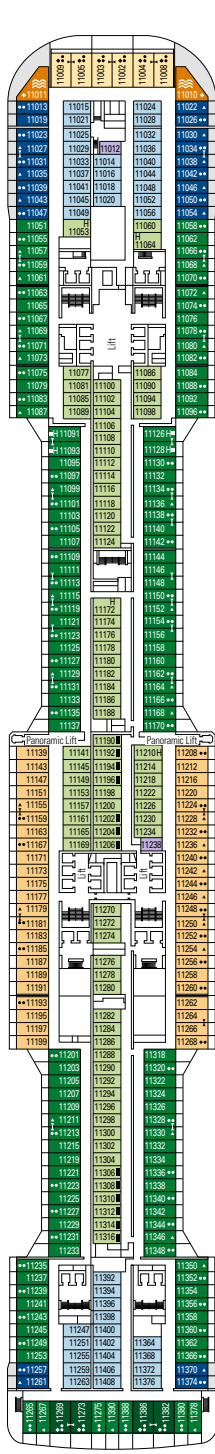

# DECK PLANS & ACCOMMODATIONS

2.217 CABINS  
5.686 GUESTS

GALLERIA BELLISSIMA

DECK 4  
LIRICA

DECK 5  
OPERA

DECK 6  
MUSICA

DECK 7  
FANTASIA

DECK 8  
MERAVIGLIA

LONDON THEATRE

BUTCHER'S CUT

DECK 9  
SEASIDE

DECK 10  
SEASIDE EVO

DECK 11  
BELLISSIMA

DECK 12  
GRANDIOSA

DECK 13  
MAGNIFICA

DECK 14  
WORLD CLASS