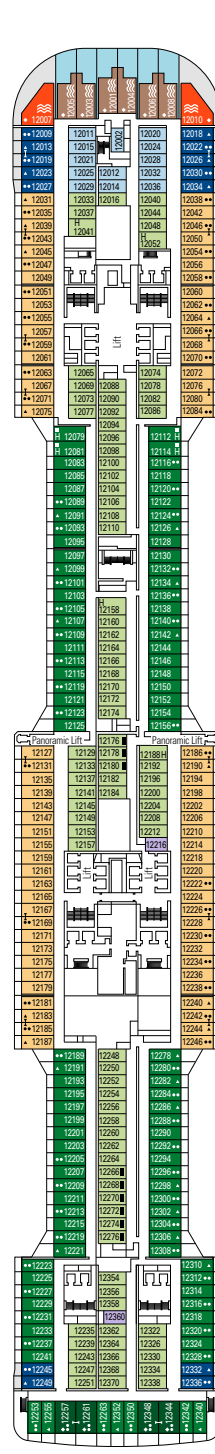

# DECK PLANS & ACCOMMODATIONS

2.217 CABINS  
5.686 GUESTS

GALLERIA BELLISSIMA

DECK 4  
LIRICA

DECK 5  
OPERA

DECK 6  
MUSICA

DECK 7  
FANTASIA

DECK 8  
MERAVIGLIA

LONDON THEATRE

BUTCHER'S CUT

DECK 9  
SEASIDE

DECK 10  
SEASIDE EVO

DECK 11  
BELLISSIMA

DECK 12  
GRANDIOSA

DECK 13  
MAGNIFICA

DECK 14  
WORLD CLASS