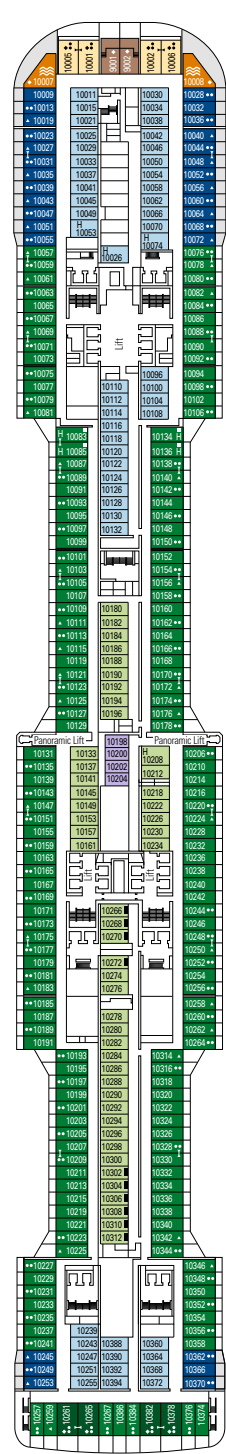

# DECK PLANS & ACCOMMODATIONS

2.217 CABINS  
5.686 GUESTS

GALLERIA BELLISSIMA

DECK 4  
LIRICA

DECK 5  
OPERA

DECK 6  
MUSICA

DECK 7  
FANTASIA

DECK 8  
MERAVIGLIA

LONDON THEATRE

BUTCHER'S CUT

DECK 9  
SEASIDE

DECK 10  
SEASIDE EVO

DECK 11  
BELLISSIMA

DECK 12  
GRANDIOSA

DECK 13  
MAGNIFICA

DECK 14  
WORLD CLASS