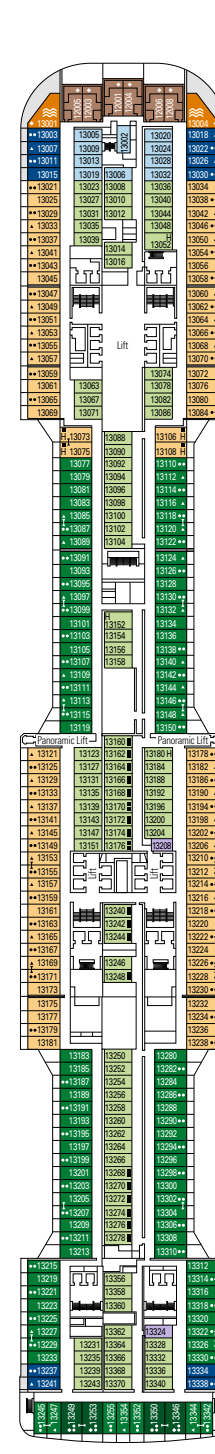

# DECK PLANS & ACCOMMODATIONS

2.217 CABINS  
5.686 GUESTS

GALLERIA BELLISSIMA

DECK 4  
LIRICA

DECK 5  
OPERA

DECK 6  
MUSICA

DECK 7  
FANTASIA

DECK 8  
MERAVIGLIA

LONDON THEATRE

BUTCHER'S CUT

DECK 9  
SEASIDE

DECK 10  
SEASIDE EVO

DECK 11  
BELLISSIMA

DECK 12  
GRANDIOSA

DECK 13  
MAGNIFICA

DECK 14  
WORLD CLASS