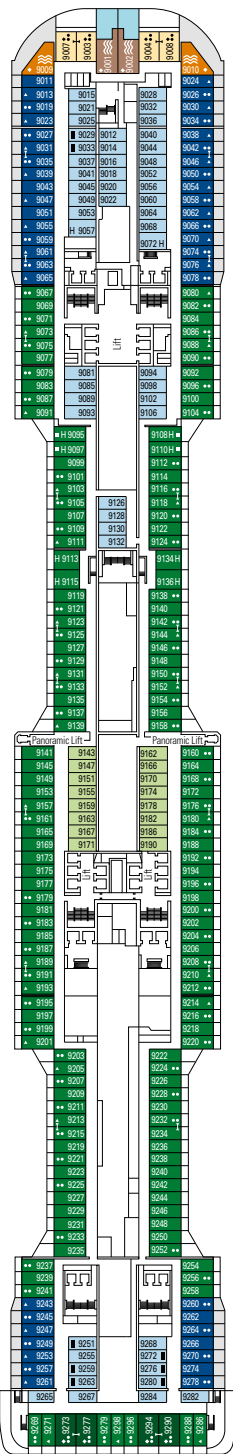

# DECK PLANS & ACCOMMODATIONS

2.217 CABINS  
5.686 GUESTS

GALLERIA BELLISSIMA

DECK 4  
LIRICA

DECK 5  
OPERA

DECK 6  
MUSICA

DECK 7  
FANTASIA

DECK 8  
MERAVIGLIA

LONDON THEATRE

BUTCHER'S CUT

DECK 9  
SEASIDE

DECK 10  
SEASIDE EVO

DECK 11  
BELLISSIMA

DECK 12  
GRANDIOSA

DECK 13  
MAGNIFICA

DECK 14  
WORLD CLASS